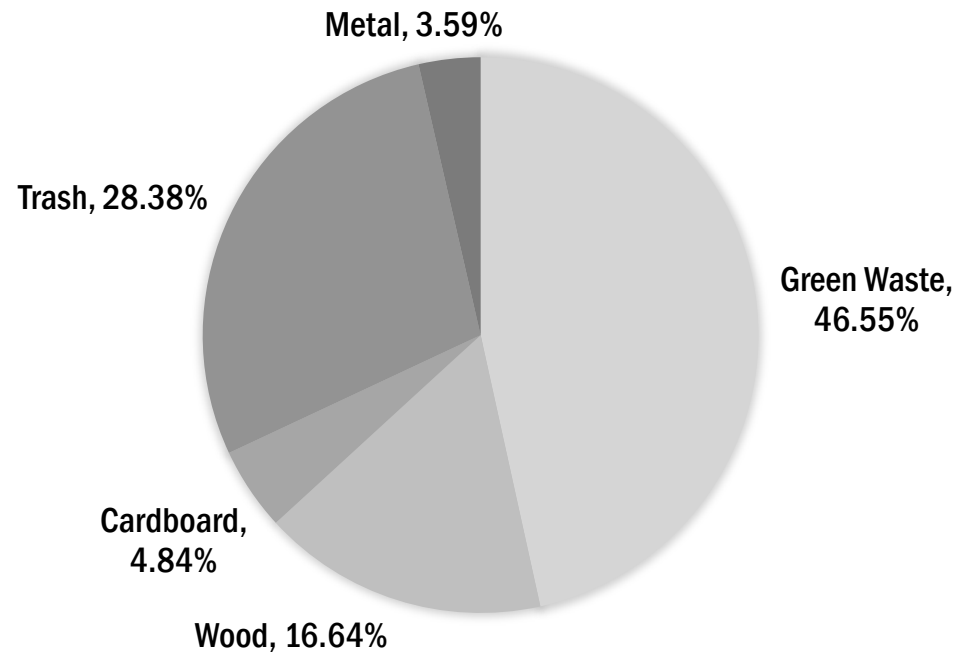

WASTE CHARACTERIZATION