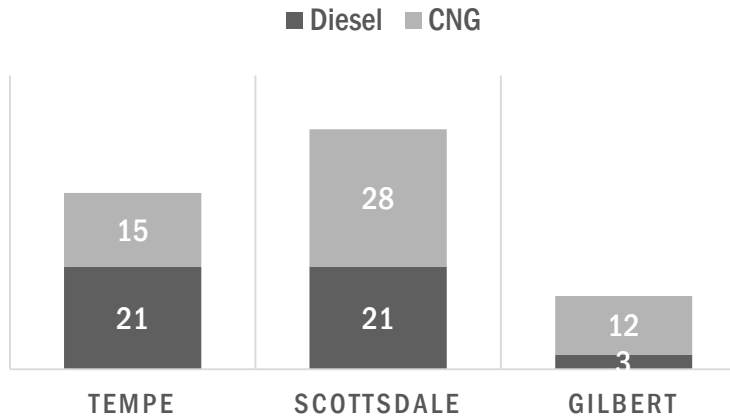

INTER CITIES COMPARISON

SERVICE LEVEL

	Weekly/Monthly Pickup	HHW Facility	Free Compost Bin	Free Appliance Pickup	Free Landfill Drop-off
Mesa	✓				
Phoenix	✓				✓
Tempe	✓				✓
Glendale	✓	✓			✓
Queen Creek	✓				✓
Scottsdale	✓				✓
Gilbert	✓	✓	✓	✓	✓
Chandler	✓	✓	✓	✓	✓

COST LEVEL

VEHICLE MIX

FUEL MIX

FUEL COST