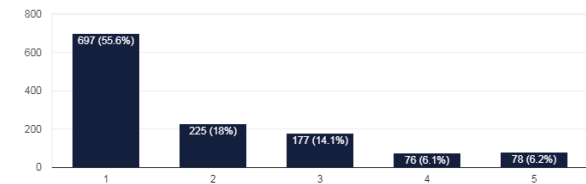

How willing would you be to drop off your green waste or bulk waste at a facility?

1,253 responses