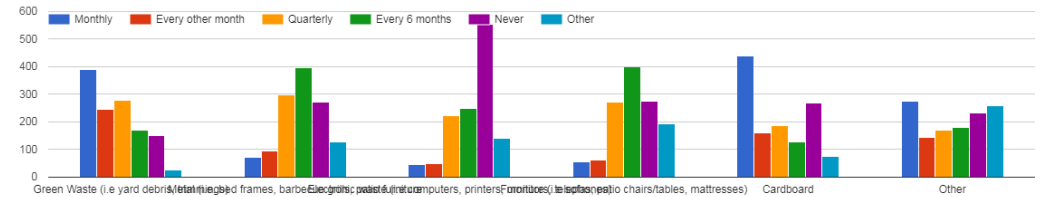

## RESIDENT SATISFACTION SURVEY

How many BULK services by waste type do you utilize in a calendar year?

How interested are you in additional Town wide recycling programs (green environment)

1,253 responses