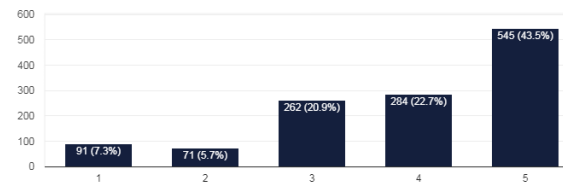

How interested are you in additional Town wide recycling programs (green environment)

1,253 responses